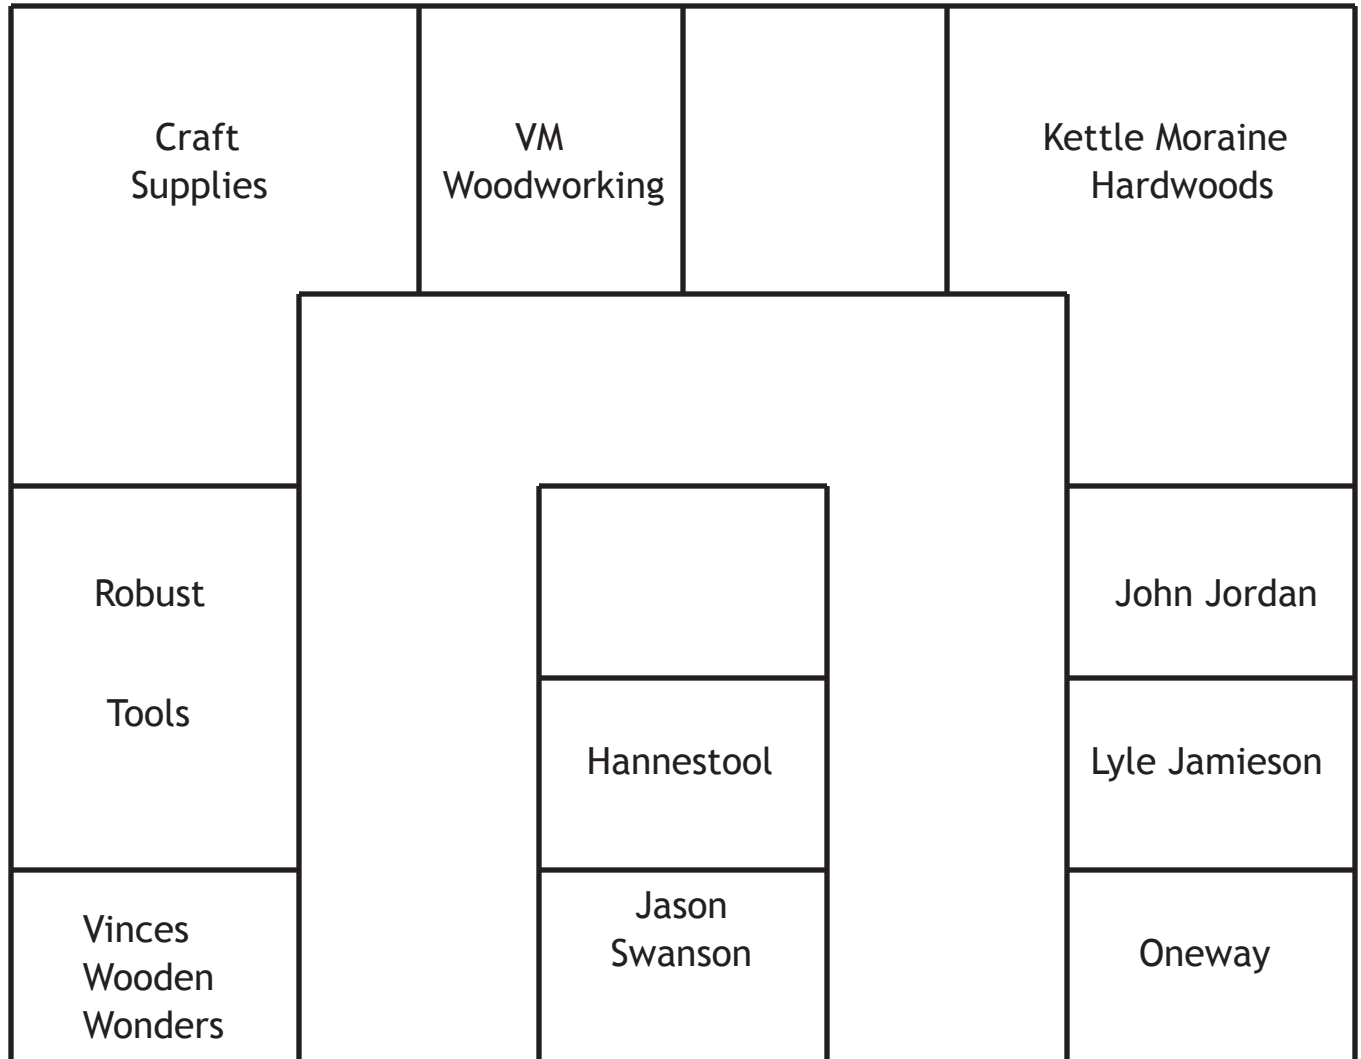

Trade Show Layout

ENTRANCE TO ROOM C202