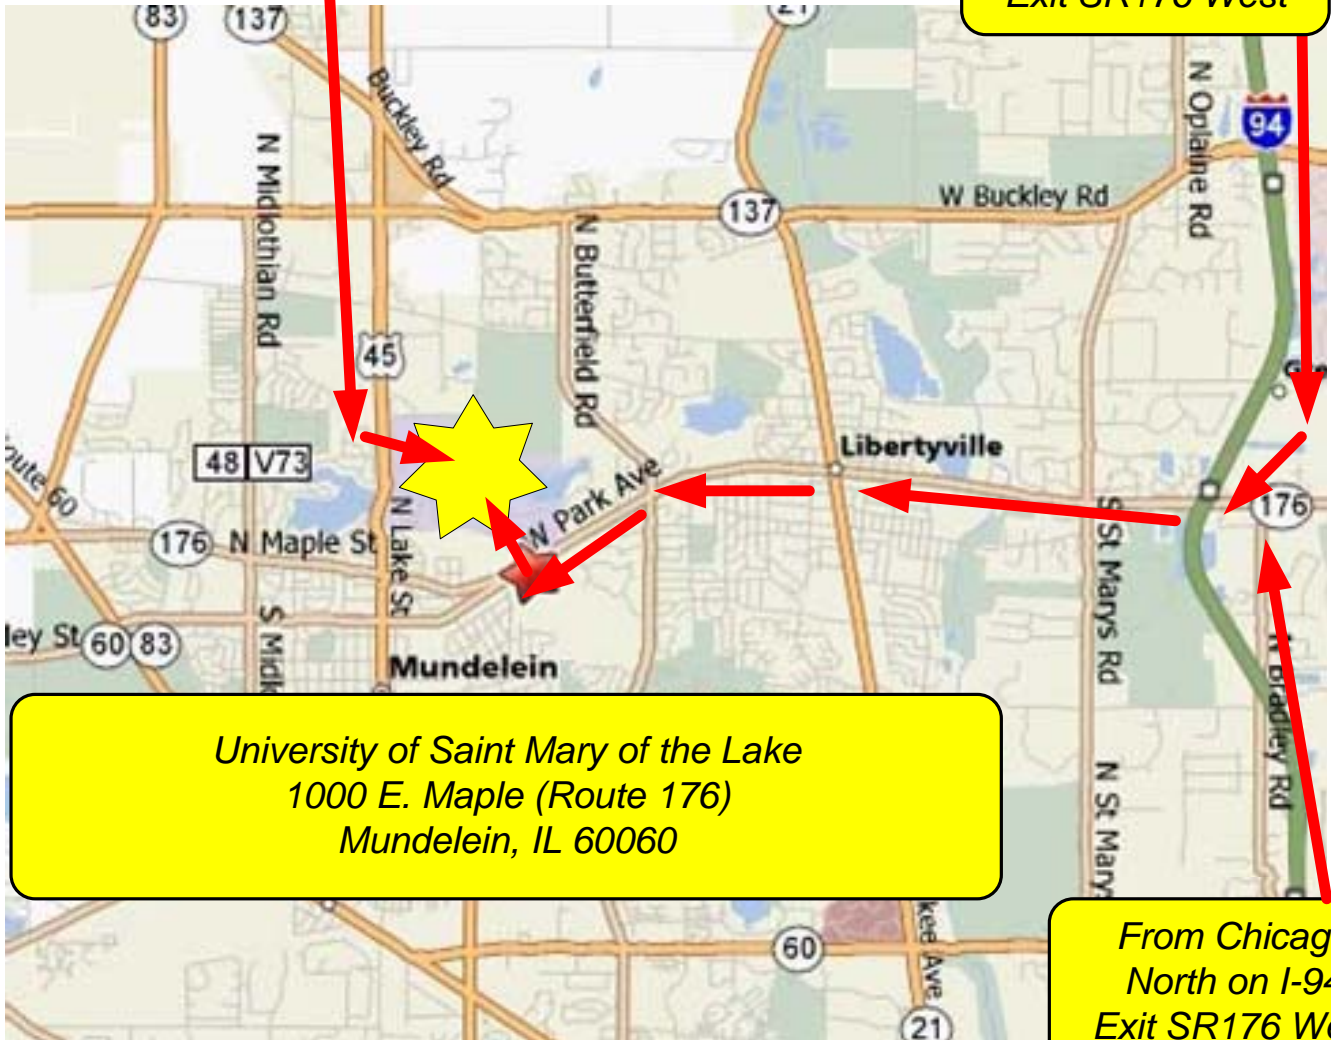

From Hwy 45

*From Wisconsin
I-94 South
Exit SR176 West*

*University of Saint Mary of the Lake
1000 E. Maple (Route 176)
Mundelein, IL 60060*

*From Chicago
North on I-94
Exit SR176 West*